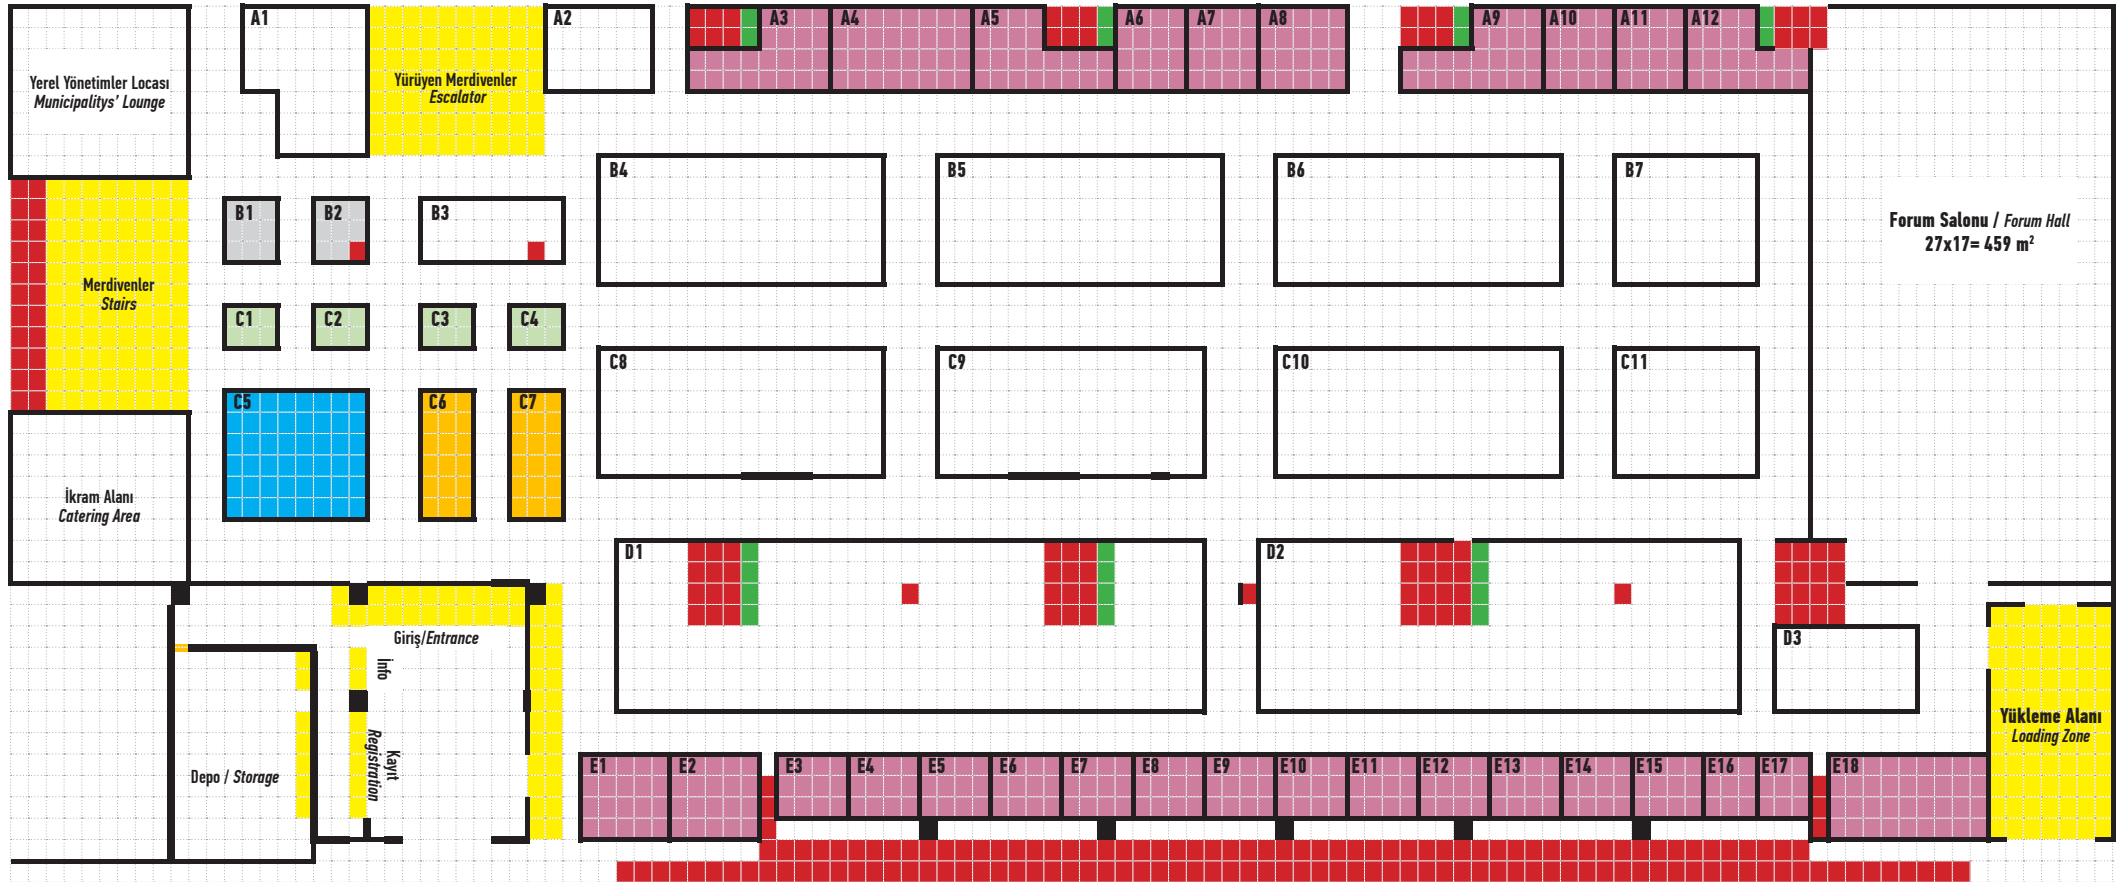

## İSTANBUL LÜTFİ KIRDAR KONGRE VE SERGİ SARAYI KAT PLANI Istanbul Lutfi Kirdar International Convention and Exhibition Centre - ICEC, Floor Plan

## RUMELİ BİNASI / RUMELI BUILDING

- PLATİN SPONSORLUK / PLATINUM SPONSORSHIP
- ALTIN SPONSORLUK / GOLD SPONSORSHIP
- GÜMÜŞ SPONSORLUK / SILVER SPONSORSHIP
- BRONZ SPONSORLUK / BRONZE SPONSORSHIP

PAKET STANT / SHELL SCHEME BOOTH